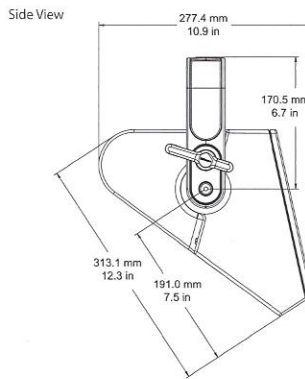

PLCYC 1

Front View

MECHANICAL SPECIFICATIONS

Construction:	Aluminium, sheet metal, and molded engineering grade plastic components
Color:	Black
Weight:	PLCYC1 - 7.3 lbs (3.3 kg) PLFRESNEL1 - 12 lbs (5.7 kg) PLPROFILE1- 18 lbs (8.5 kg)