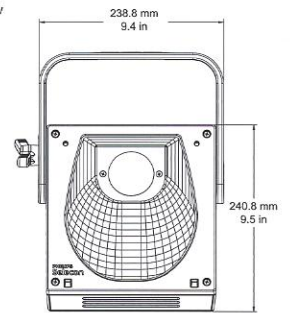

PLCYC 1

Front View

MECHANICAL SPECIFICATIONS

Construction:	Aluminium, sheet metal, and molded engineering grade plastic components
Color:	Black
Weight:	PLCYC1 - 7.3 lbs (3.3 kg) PLFRESNEL1 - 12 lbs (5.7 kg) PLPROFILE1- 18 lbs (8.5 kg)