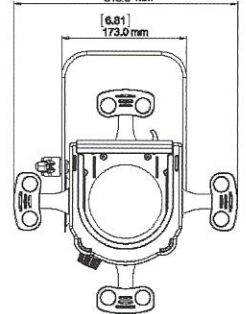

PLPROFILE 1