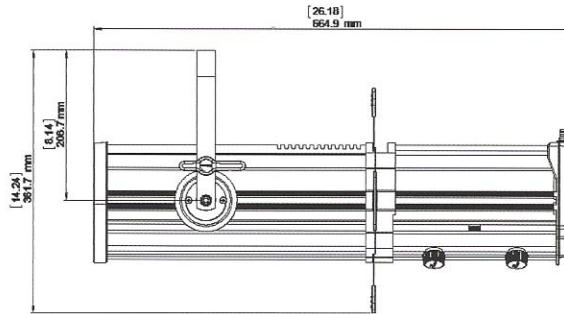

PLPROFILE 1