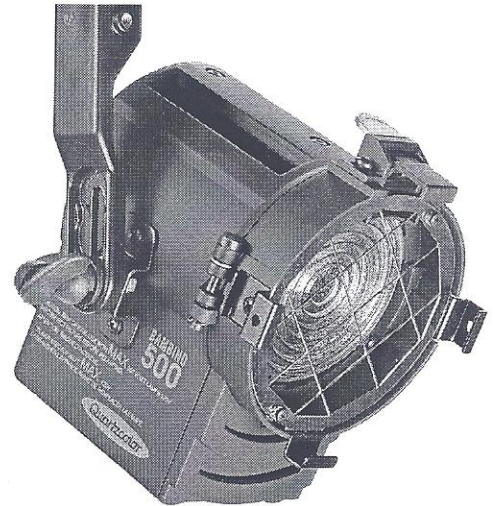

BAMBINO 500W, BAMBINO 200W Quartz Halogen Fresnel

- Improved light quality and output, producing a flatter and more even field
- High quality, rugged, durable
- Corrosion resistant for longer life
- Compatibility of parts throughout the range
- A comprehensive range of accessories, interchangeable with existing Quartzcolor products
- Easy to service and maintain
- Large focusing knob on rear
- New worm drive mechanism for precise focusing
- Die cast aluminum sliding side mount yoke
- Scratch resistant black non-reflective housing
- c UL us listed

Operational data

Safety:

1" x 1" wire mesh guard.

Accessory fitting:

Stainless steel ears. Spring loaded top catch for retention of accessories.

Tilt adjustment:

Pivot located at center of gravity for excellent balance and positive locking.

Focus adjustment:

Rear focusing knob for smooth and precise action from spot to flood positions

Lamp access:

Hinged lens door allows easy access for lamp replacement.

Weights & dimensions

Lens diameter	3 1/2"
Accessory diameter	5 1/8"
Filter cut size	4 1/2" x 4 1/2"
Weight (head + yoke)	5 1/2 lbs
Packed weight	7 3/4 lbs
Packed volume	0.82 cu ft

Bambino 500W - Typical performance based on FRG 500W lamp:

	FC	φ [ft]	FC	φ [ft]	FC	φ [ft]	FC	φ [ft]
SPOT (10.8°)	4633	0.6	417	2.0	185	3.0	104	3.9
FLOOD (45.3°)	1122	2.5	101	8.4	45	12.5	25	16.7

Ordering information