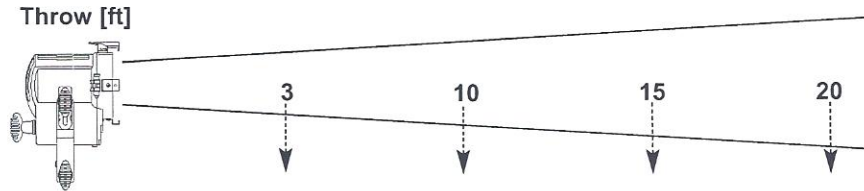

Quartz Halogen Fresnels

Strand Studio Lighting

Photometric data

Bambino 200W - Typical performance based on FEV 200W lamp:

	FC	φ [ft]	FC	φ [ft]	FC	φ [ft]	FC	φ [ft]
SPOT (10.8°)	1733	0.6	156	2.0	69	3.0	39	3.9
FLOOD (45.3°)	446	2.5	40	8.4	18	12.5	10	16.7

Bambino 500W - Typical performance based on FRG 500W lamp:

	FC	φ [ft]	FC	φ [ft]	FC	φ [ft]	FC	φ [ft]
SPOT (10.8°)	4633	0.6	417	2.0	185	3.0	104	3.9
FLOOD (45.3°)	1122	2.5	101	8.4	45	12.5	25	16.7

Ordering information

Cat No Description

1. **27616** Bambino 200W supplied with yoke, color frame, 8-leaf rotating barndoor
2. **27626** Bambino 500W supplied with yoke, color frame, 8-leaf rotating barndoor

Optional Accessories

Cat. No Description

1. **28103** Color frame
2. **28108** 8 leaf barndoor
3. **28107** Scrim set (two double scrims, one single scrim, one half double scrim, one half single scrim)
4. **28104** Cone (adjustable)

Mechanical data

Paint / Finish:

Powder coated epoxy paint with special extra high temperature treatment in critical areas. External textured low gloss finish

Lamp house

Die cast aluminum

Mounting:

Die cast aluminum sliding side mount yoke 5/8" socket

Environmental Data

Max operating ambient temperature: 110°F

IP Rating: IP 20

Tilt recommended angle of use: -90° / 0 / 90°

Electrical data

Cable / Switching: 13' cable with in-line 15A/120V ON-OFF toggle switch

Standards compliance: c UL us listed

Lamp data Bambino 200W

Lamp code	FEV - 200W
LCL	1³/₈"
Base	BA15d
Lumens	5500
Rated life hours (H)	50
Color temp. (K)	3200

Lamp data Bambino 500W

Lamp code	FRG - 500W
LCL	1¹³/₁₆"
Base	GY9.5
Lumens	13000
Rated life hours (H)	150
Color temp. (K)	3200

Strand Lighting Inc

6603 Darin Way, Cypress, CA 90630, USA
Tel: +1 714 230 8200 Fax +1 714 230 8173

Strand Lighting (Canada)

Inc/Eclairages Strand (Canada) Inc

2430 Lucknow Drive No 15
Mississauga Ontario L5S 1V3 Canada
Tel: +1 905 677 7130 Fax: +1 905 677 6859

Strand
LIGHTING

The Company reserves the right to make any variation in design or construction to the equipment described.
© Strand Lighting Ltd. 2002
Strand™, Strand Lighting™, Strand Quartzcolor™ are trademarks of Strand Lighting Limited and Strand Lighting Inc.

www.strandlighting.com

BERLIN • HONG KONG • LONDON • LOS ANGELES • MOSCOW • NEW YORK • PARIS • ROME • TORONTO