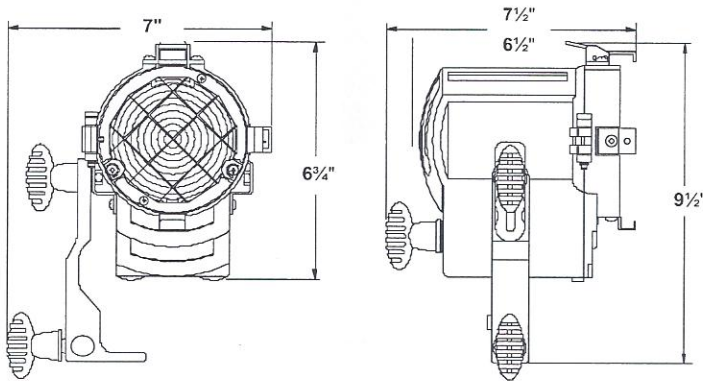

Operational data

Safety:

1" x 1" wire mesh guard.

Accessory fitting:

Stainless steel ears. Spring loaded top catch for retention of accessories.

Tilt adjustment:

Pivot located at center of gravity for excellent balance and positive locking.

Focus adjustment:

Rear focusing knob for smooth and precise action from spot to flood positions

Lamp access:

Hinged lens door allows easy access for lamp replacement.

Weights & dimensions

Lens diameter	3 1/2"
Accessory diameter	5 1/8"
Filter cut size	4 1/2" x 4 1/2"
Weight (head + yoke)	5 1/2 lbs
Packed weight	7 3/4 lbs
Packed volume	0.82 cu ft